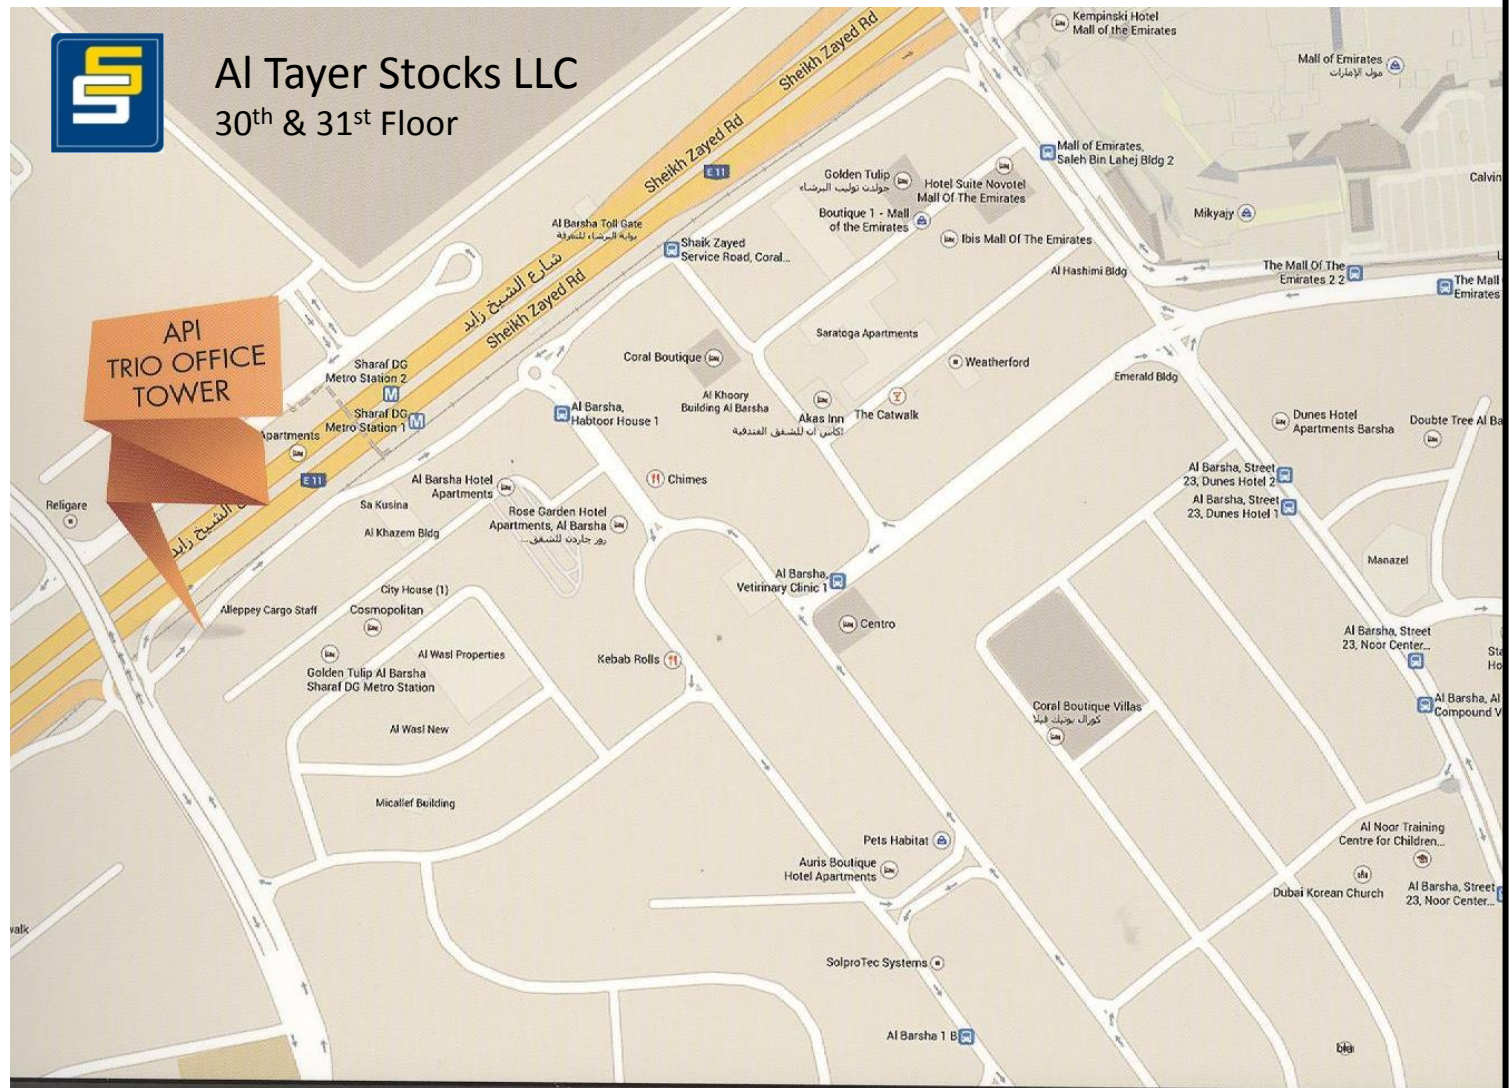

Al Tayer Stocks LLC
30th & 31st Floor
API Trio Office Tower
Al Barsha 1, PO Box: 2623
Dubai, UAE

Tel: +971 (0) 4 5034 888
Fax: +971(0) 4 3994 115

Al Tayer Stocks LLC
30th & 31st Floor

Metro - Sharaf DG Metro Station

Take the Red line and exit at the Sharaf DG Metro Station (33), once out of the main door the trio tower will be 50m to the right.